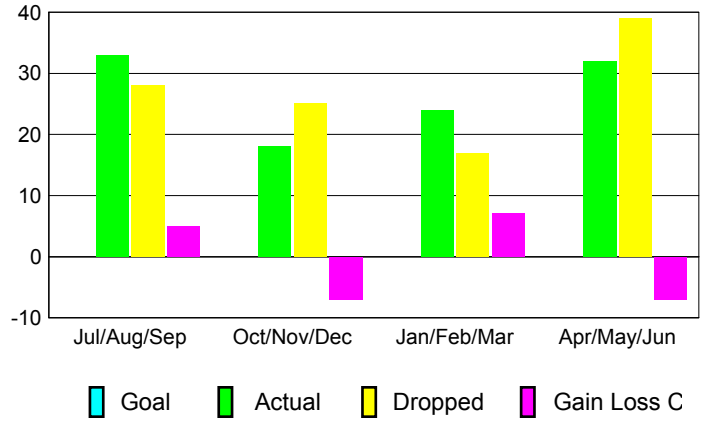

GMT: **GARY ANDERSON**

Location: **ILLINOIS**

GMT CA: **1**

**CLUBS**

Month	New Club Goal	Actual New Clubs	Actual Dropped Clubs	Gain/Loss of Clubs
<b>2012-2013</b>				
Jul/Aug/Sep		0	0	0
Oct/Nov/Dec		0	0	0
Jan/Feb/Mar		0	0	0
Apr/May/Jun		0	0	0
<b>Totals</b>		<b>0</b>	<b>0</b>	<b>0</b>

**Club Results 2012-2013**  
Goal, New, Dropped, Gain/Loss

**YTD Status Quo Clubs 2012-2013**

Status Quo Clubs Compared to Status Quo Members

**Club Gain/Loss 2012-2013**

**MEMBERSHIP**

Month	Net Memb Goal	Actual New Memb	Actual Dropped Memb	Gain/Loss of Memb
<b>2012-2013</b>				
Jul/Aug/Sep		33	28	5
Oct/Nov/Dec		18	25	-7
Jan/Feb/Mar		24	17	7
Apr/May/Jun		32	39	-7
<b>Totals</b>		<b>107</b>	<b>109</b>	<b>-2</b>

**Membership Results 2012-2013**  
Goal, New, Dropped, Gain/Loss

**Gender Comparison 2012-2013**

**Membership Gain/Loss 2012-2013**